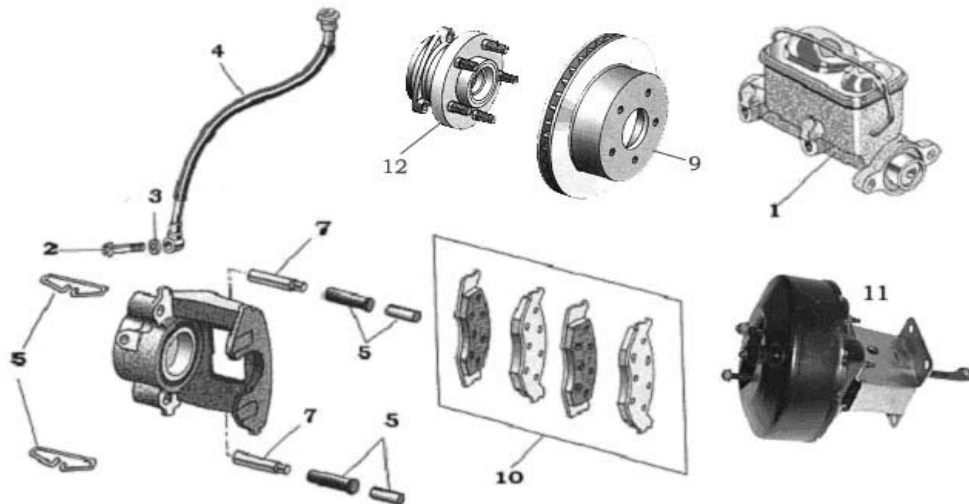

DISC BRAKE JEEP YJ 87-95, TJ 97-06

Item#	Part #	Description
1	700301	Master cylindre (YJ 87-89)
1	700302	Master cylindre (YJ 90-94)
1	700303	Master cylindre (YJ 95)
1	700319	Master cylinder (TJ 97-06)
2	700315	Front brake hose attaching bolt (YJ-TJ 87-99)
3	700316	Front brake hose copper washer (YJ-TJ 87-01)
4	700304	Brake hose passenger side (YJ 87-89)
4	700305	Brake hose driver (YJ 87-89)
4	700306	Brake hose passenger (YJ 90-95) pas ABS
4	700307	Brake hose driver (YJ 90-95) pas ABS
4	700308	Brake hose passenger (TJ 97-06)
4	700309	Brake hose driver (TJ 97-06)
5	700310	Brake caliper hardware kit (YJ 87-89)
5	700311	Brake caliper hardware kit (YJ-TJ 90-06)
7	700312	Brake caliper bolts (YJ 87-89)
9	700313	Brake rotors (YJ 87-89)
9	700314	Brake rotors (YJ-TJ 90-99)
9	700320	Brake rotor (TJ 00-06)
10	700317	Disc brake pads (YJ 87-89)
10	700318	Disc brake pads (YJ-TJ 90-06)
11	700319	Power brake booster (YJ 91-94) 6 cyl-(YJ 94-95 4 cyl) pas ABS
12	300120	Front hub assembly (YJ 87-89)
12	300121	Front hub assembly (YJ TJ 90-99)
12	300122	Front hub assembly (TJ 00-06)