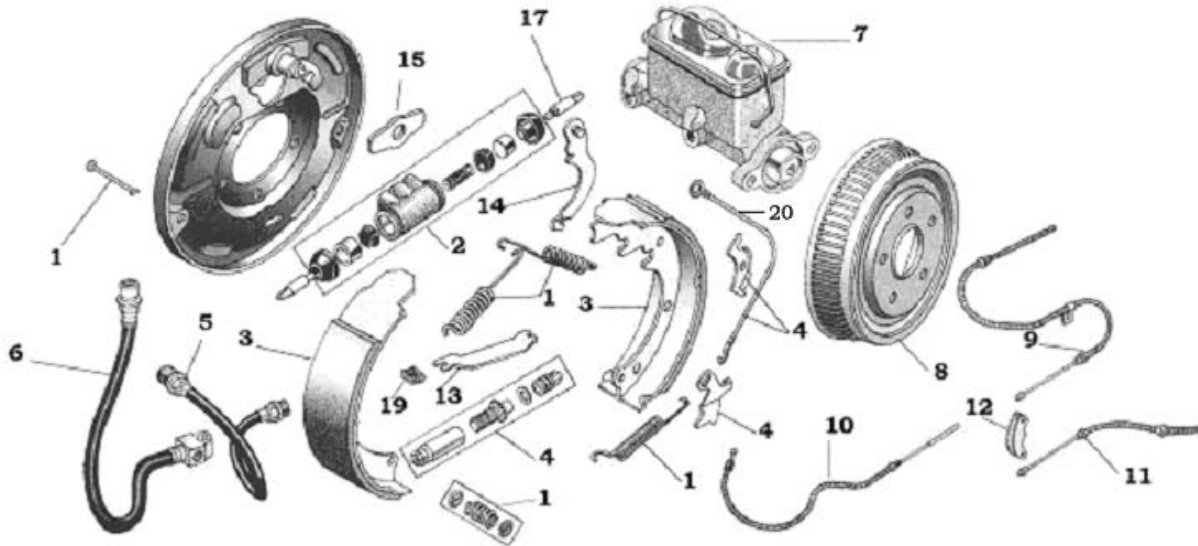

FRONT AND REAR DRUM BRAKE JEEP CJ 1972-86

Item#	Part #	Description
1	700101	Brake hardware kit front or rear axle (72-78 CJ) 11"x2" brakes (includes all parts #1)
1	700102	Brake hardware kit rear axle (78-86 CJ) 10"x1 3/4" brakes (includes all parts #1)
2	700105	Wheel cylinder driver side front (72-77 CJ5-7) 11"x2" brakes
2	700104	Wheel cylinder passenger side front (72-77 CJ5-7) 11"x2" brakes
2	700114	Wheel cylinder driver side rear (72-75 CJ5) 11"x2" brakes & 15/16" ID cyl.
2	700115	Wheel cylinder passenger side rear (72-75 CJ5) 11"x2" brakes & 15/16" ID cyl.
2	700116	Wheel cylinder driver side rear (76-86 CJ) 10" or 11" brakes
2	700117	Wheel cylinder passenger side rear (76-86 CJ) 10" or 11" brakes
3	700120	Brake shoes rear axle (78-86 CJ) with 10"x1 3/4" brakes (includes 4 shoes)
3	700121	Brake shoes front or rear axle (72-78 CJ) 11"x2" brakes (includes 4 shoes)
4	700110	Self-adjusting hardware kit driver side front or rear (72-78 CJ5-7) 11"x2" brakes
4	700111	Self-adjusting hardware kit passenger side front or rear (72-78 CJ5-7) 11"x2" brakes
4	700112	Self-adjusting hardware kit driver side rear (78-86 CJ) 10"x1 3/4" brakes
4	700113	Self-adjusting hardware kit passenger side rear (78-86 CJ) 10"x1 3/4" brakes
5	700103	Brake hose driver or passenger side front (72-73 CJ5) 11"x2" brakes
5	700106	Brake hose driver or passenger side front (74-77 CJ5-7) 11"x2" brakes
5A	700142	Front brake hose clip (non-illustré, not shown)
6	700107	Brake hose rear (72-75 CJ5) 11"x2" brakes
6	700108	Brake hose rear (76-86 CJ)
7	700109	Brake master cylinder (new) (72-76 CJ5-7) without power brakes, exit pass.side
7	700118	Brake master cylinder (new) (77-78 CJ5-7) without power brakes, exit driver side
8	700119	Brake drum front or rear (72-73 CJ5) 11"x2" brakes (non-finned drum)
8	700122	Brake drum front or rear (74-78 CJ5-7) with 11"x2" brakes (finned drum)
8	700123	Brake drum rear (78-86 CJ) 10"x1 3/4" brakes
9	700124	Emergency brake cable driver or passenger side rear (72-75 CJ5)
9	999980	Emergency brake cable driver or passenger side rear (CJ5 73)
9	700126	Emergency brake cable passenger side rear (76-78 CJ5-7) 11" brakes
9	700130	Emergency brake cable passenger side rear (78-86 CJ) 10" brakes
10	700125	Emergency brake cable front (72-75 CJ5)
10	700129	Emergency brake cable front pedal to equalizer (76-83 CJ5)
10	700128	Emergency brake cable front pedal to equalizer (76-86 CJ7)
10	700132	Emergency brake cable front pedal to equalizer (80-86 CJ8)
11	700127	Emergency brake cable driver side rear (76-78 CJ5-7) 11" brakes
11	700131	Emergency brake cable driver side rear (78-86 CJ) 10" brakes
12	700133	Emergency brake cable equalizer (76-86 CJ)
13	700134	Emergency brake equalizer bar driver or passenger (78-86 CJ) 10"x1 3/4" brakes
13	700135	Emergency brake equalizer bar driver or passenger (72-78 CJ) 11"x2" brakes
14	700136	Emergency brake lever passenger side (78-86 CJ) 10"x1 3/4" brakes
14	700137	Emergency brake lever driver side (78-86 CJ) 10"x1 3/4" brakes
14	700138	Emergency brake lever passenger side (72-78 CJ) 11" brakes
14	700139	Emergency brake lever driver side (72-78 CJ) 11" brakes
15	700141	Brake shoe retaining plate (78-86 CJ) 10"x1 3/4" brakes
17	700140	Wheel cylinder link (78-86 CJ) 10"x1 3/4"
18	700143	Emergency brake cable clip (72-86 CJ) non-illustré, not shown
19	700144	Equalizer bar spring (10" brakes)
19	700145	Equalizer bar spring (11" brakes)
20	700146	Cable ajustement frein a main (CJ 79-86)