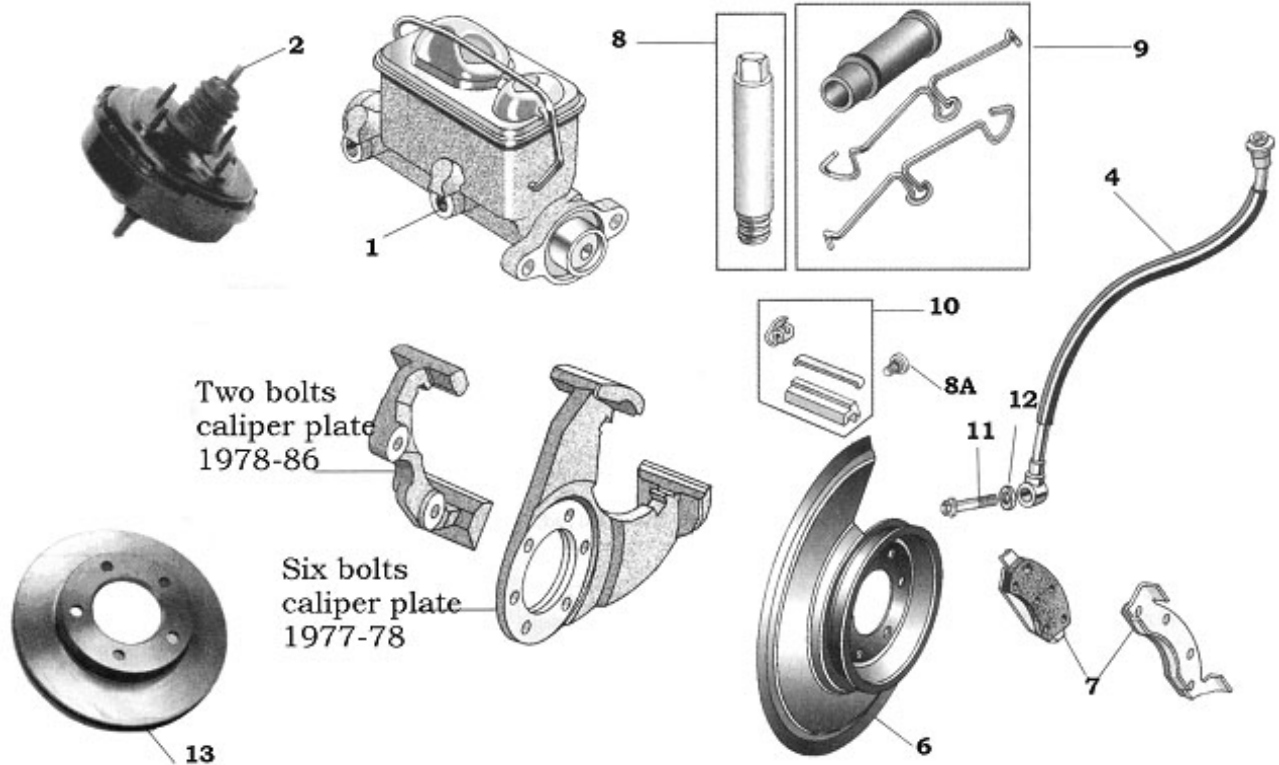

DISC BRAKE JEEP CJ 77-86

Item#	Part #	Description
1	8127772	Rebuilt kit master cylinder (CJ 72-78)
1	700401	Master cylinder (new) without power brakes (CJ 77-78) 6 bolts caliper plate
1	700402	Master cylinder (new) without power brakes (CJ 78-86)
1	700403	Master cylinder (new) with power brakes (CJ 77-78) with 6 bolts caliper plate
1	700404	Master cylinder (new) with power brakes (CJ 78-86)
2	700420	Power brake booster (CJ 82-86)
4	700408	Brake hose driver or passenger side (CJ 77-78) round hose end
4	700409	Brake hose driver or passenger side (CJ 78-81) square hose end
4	700410	Brake hose driver side (CJ7-8 82-86)
4	700411	Brake hose passenger side (CJ7-8 82-86)
4	700412	Brake hose driver or passenger side (CJ5 82-83)
6	700414	Disc brake dust shield (CJ 78-86) pair-black
6	700416	Disc brake dust shield (CJ 78-86) pair-stainless
6	700415	Disc brake dust shield (CJ 77-78) pair-black
6	700417	Disc brake dust shield (CJ 77-78) pair-stainless
7	700413	Disc brake pads (CJ 77-78) 6 bolts caliper plate (includes 4 pads)
7	700418	Disc brake pads (CJ 78-81) with 2 bolts caliper plate (includes 4 pads)
7	700317	Disc brake pads (CJ 82-86) (includes 4 pads)
8	700312	Brake caliper bolts (CJ 82-86)
8A	700407	Brake caliper bolts (CJ 77-81)
9	700310	Brake caliper hardware kit (CJ 82-86) chaque cotés
10	700405	Brake caliper hardware kit (CJ 78-81) 2 bolts caliper
10A	700406	Brake caliper hardware kit (CJ 77-78) 6 bolts caliper
11	700315	Front brake hose attaching bolt (CJ 82-86)
11	700703	Front brake hose attaching bolt (CJ 77-81)
12	700316	Front brake hose copper washer (CJ 82-86)
13	300105	Brake rotor 7/8" thick (CJ 78-86)
13	300106	Brake rotor 1 1/8" thick (CJ 77-78)
14	700142	Front brake hose clip (non-illustré, not shown)