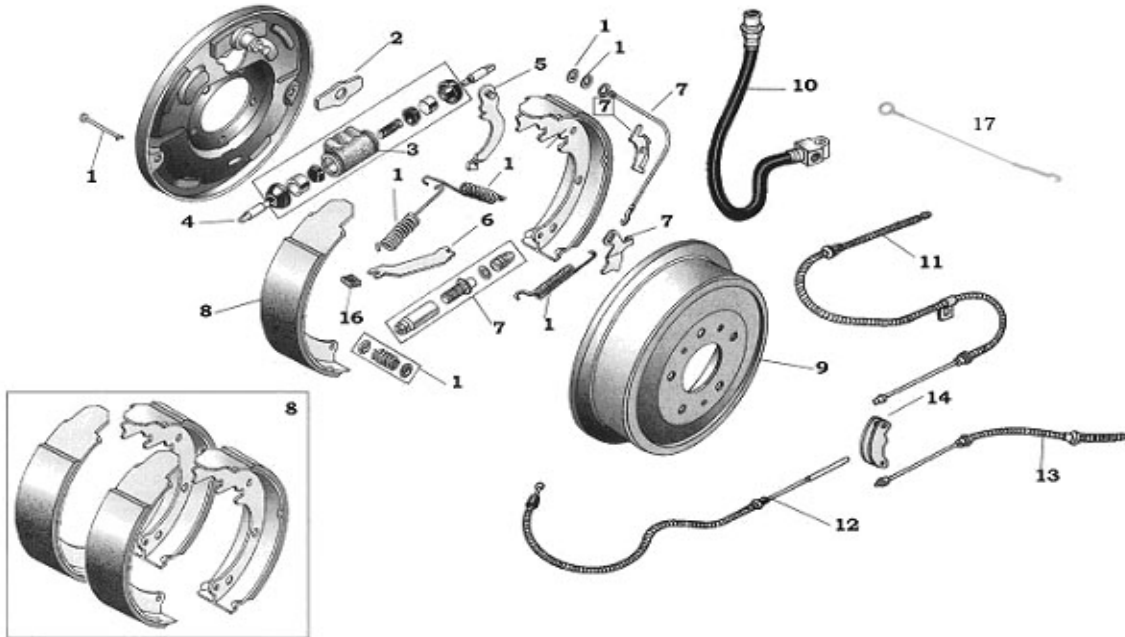

REAR BRAKE JEEP YJ 87-95, TJ 97-06

Item#	Part #	Description
1	700102	Hold down hardware kit (YJ 87-89) 10" brakes (include all parts #1)
1	700201	Hold down hardware kit (YJ-TJ 90-06) 9" brakes (include all parts #1)
2	700141	Brake shoe retaining plate (YJ-TJ 87-00) 10"x1 3/4" brakes
3	700117	Wheel cylinder passenger (YJ 87-89) 10" brakes model 35 axle
3	700116	Wheel cylinder driver (YJ 87-89) 10" brakes model 35 axle
3	700204	Wheel cylinder driver or passenger (YJ-TJ 90-00) 9" brakes model 35 axle
3	700320	Wheel cylinder driver or passenger (TJ 01-06) 9" brakes model 35 axle
4	700140	Wheel cylinder link (YJ-TJ 87-00)
5	700136	Emergency brake lever passenger (YJ 87-89) 10"x1 3/4" brakes
5	700137	Emergency brake lever driver (YJ 87-89) 10"x1 3/4" brakes
5	700205	Emergency brake lever passenger (YJ-TJ 90-06) 9" brakes model 35 axle
5	700206	Emergency brake lever driver (YJ-TJ 90-06) 9" brakes model 35 axle
6	700134	Emergency brake equalizer bar driver or passenger (YJ 87-89) 10"x1 3/4" brakes
6	700207	Emergency brake equalizer bar driver or passenger (YJ-TJ 90-06) 9" brakes
7	700112	Self-adjusting hardware kit driver (YJ 87-89) 10" brakes model 35 axle
7	700113	Self-adjusting hardware kit passenger (YJ 87-89) 10" brakes model 35 axle
7	700202	Self-adjusting hardware kit driver (YJ-TJ 90-06) 9" brakes
7	700203	Self-adjusting hardware kit passenger (YJ-TJ 90-06) 9" brakes
8	700120	Brake shoes (YJ 87-89) 10"x1 3/4" brakes model 35 axle
8	700208	Brake shoes (YJ-TJ 90-06) 9"x2 1/2" brakes model 35 axle
9	700209	Brake drum (YJ 87-89) 10"x1 3/4" brakes model 35 axle
9	700210	Brake drum (YJ-TJ 90-06) 9"x2 1/2" brakes model 35 axle
10	700211	Brake hose rear (YJ 87-89)
10	700212	Brake hose rear (YJ 90-95)
10	700222	Brake hose rear (TJ 97-06) drum only
11	700213	Emergency brake cable rear passenger (YJ 87-89)
11	700223	Emergency brake cable rear passenger (YJ 90 only)
11	700214	Emergency brake cable rear passenger (YJ 91-95)
11	700224	Emergency brake cable rear passenger (TJ 97-06) drum only
12	700216	Emergency brake cable front pedal to equalizer (YJ 87-90)
12	700215	Emergency brake cable front pedal to equalizer (YJ 91-95)
12	700225	Emergency brake cable front pedal to equalizer (TJ 97-06)
13	700217	Emergency brake cable rear driver (YJ 87-89)
13	700218	Emergency brake cable rear driver (YJ 90)
13	700219	Emergency brake cable rear driver (YJ 91-95)
13	700226	Emergency brake cable rear driver (TJ 97-06) drum only
14	700220	Emergency brake cable equalizer (YJ 87-95)
15	700143	Emergency brake cable clip (YJ-TJ 87-00) non-illustré, not shown
16	700144	Brake spring (YJ 87-89)
16	700221	Brake spring (YJ 90-95)
17	700227	Cable ajustement automatique (YJ 87-89)
18	700228	Retainer brake lever (YJ 87-89) non-illustré, not shown