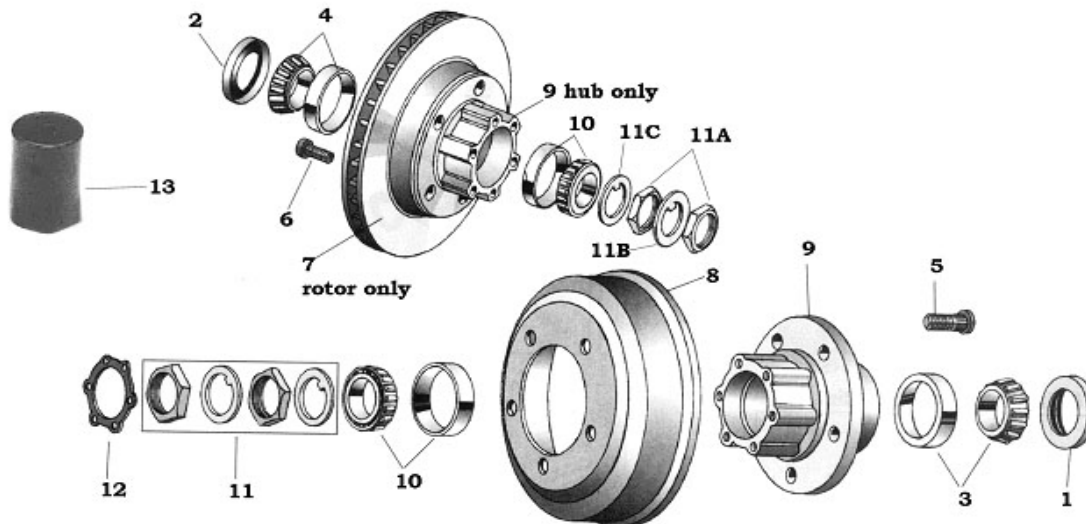

HUB - DRUMS - DISC JEEP CJ 72-86 AVANT - FRONT

Item#	Part #	Description
1	300101	Wheel bearing seal drum brake (CJ 72-78) 2.125" spindle diameter
2	300102	Wheel bearing seal disc brake (CJ 77-86) 2.313" spindle diameter
3	300103	Wheel bearing set inner drum brake (CJ 72-76)
4	300104	Wheel bearing set inner disc brake (CJ 77-86)
5	300109	Wheel stud drum brake right hand thread (CJ 72-78)
6	300110	Wheel stud disc brake (CJ 77-86)
7	300105	Brake rotor only 7/8" thick (CJ 78-86)
7	300106	Brake rotor only 1 1/8" thick (CJ 77-78)
8	700122	Brake drum front or rear axle (CJ 74-78) 11"x2" brakes (finned drum)
8	700119	Brake drum front or rear axle (CJ 72-73) 11"x2" brakes (non-finned drum)
9	300111	Hub only disc brake (CJ 81-86) 5 bolt lockout hubs, without studs
9	300112	Hub only drum or disc brake (CJ 72-81) with 6 bolt lockout hubs, without studs
10	300103	Wheel bearing set outer drum or disc brakes (CJ 72-86)
11	300116	Spindle washer and nut kit (CJ 72-86) (include #11A-11B-11C)
11A	300115	Nut
11B	300114	Nut lock
11C	300113	Lock
12	300117	Axle drive flange gasket (CJ 72-81)
13	300118	Outil pour nut de hub - spindle nut socket

LIGNES DE FREIN COMPLETE EN STAINLESS CJ-YJ-TJ STAINLESS STEEL BRAKE LINE SETS

Part #	Description
531015	CJ5 74-75 drum brake - no power brake
531002	CJ5 76-78 drum brake - no power brake
531006	CJ5 76-78 drum brake - power brake
531019	CJ5 77-80 disc brake - no power brake
531021	CJ5 77-80 disc brake - power brake
531023	CJ5 81-83 disc brake - no power brake
531025	CJ5 81-83 disc brake - power brake
531007	CJ7 76-78 drum brake - no power brake
531008	CJ7 76-80 drum brake - power brake
531005	CJ7 76-80 disc brake - no power brake
531009	CJ7 76-80 disc brake - power brake
531010	CJ7 81-86 disc brake - no power brake
531011	CJ7 81-86 disc brake - power brake
5318792	YJ 87-92 power brake
SJPB9301	YJ 93-95 power brake
531043	TJ 97-06 non ABS