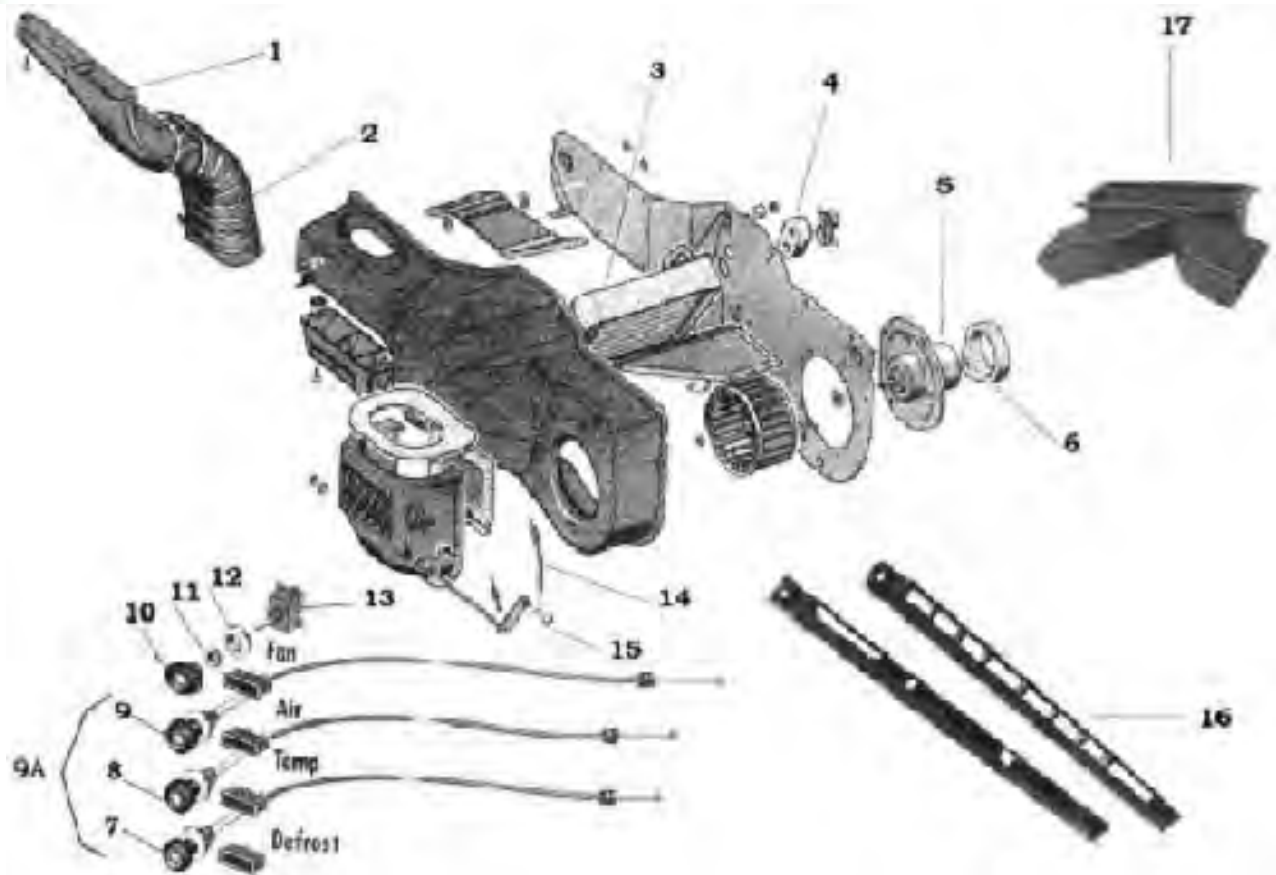

PIÈCES DE CHAUFFAGE - HEATER PARTS JEEP CJ 72-86 YJ 87-95 TJ 97-06

Item#	Part #	Description
1	500101	Defroster duct (CJ 72-77) plastic (non-illustré/not shown)
1	500102	Defroster duct (CJ 78-86) plastic
2	500103	Defroster duct (CJ 78-86) oval style
3	500104	Heater core (2 speed heater motor) (CJ 72-77)
3	500105	Heater core (3 speed heater motor) (CJ 78-86)
3	500106	Heater core (YJ 87-95)
3	5073180AA	Heater core (TJ 02-06)
4	500107	Heater core tube (CJ,YJ 78-95)
5	500109	Heater motor (CJ,YJ 78-90)
5	500108	Heater motor (CJ 72-77)
5	500110	Heater motor (YJ 91-95)
5	4886150AA	Heater & A/C motor (TJ 98-01)
6	500111	Heater seal ,motor to firewall (CJ,YJ 78-90)
6	500112	Heater seal ,motor to firewall (YJ 91-95)
7	500115	Heater air cable (CJ 78-86) 28"
8	500114	Heater temperature cable (CJ 78-86) 21½"
9	500113	Heater defrost cable (CJ 78-86) 21"
9A	500515K	Heater cable kit (7-8-9) (CJ 78-86)
10	400119	Heater switch knob (CJ 76-86)
11	400118	Heater motor switch nut (CJ 76-86)
12	400117	Heater motor switch spacer (CJ 76-86)
13	500120	2 speed heater motor switch (CJ 76-77)
13	500121	3 speed heater motor switch (CJ 78-86)
14	500122	Cable intérieur - inside cable (CJ 78-86)
15	500123	Cable lock
16	500124	Defroster deflector (CJ 76-86) pair
17	500125	Heater duct (CJ 78-86) dirige la chaleur au pied - direct heat where you need it.