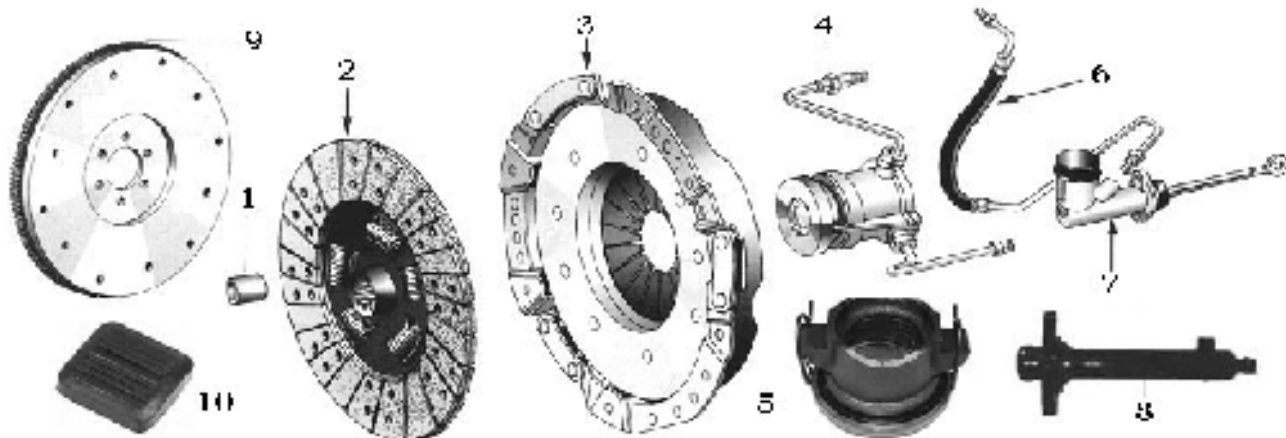

PIÈCES D'EMBRAYAGE - CLUTCH PARTS

JEEP YJ 87-95, TJ 97-06

Disque et pressure plate sont neufs, pas reconditionnés.
Clutch disc and cover are new, not rebuilt.

Item#	Part #	Description
1	600204	Pilot bushing (YJ 87-99) 4 cyl
1	600302	Pilot bushing (YJ 87-91) 6 cyl.
1	600303	Pilot bushing (YJ-TJ 92-00) 6 cyl.
1	600321	Pilot bushing (TJ 03-04) 2.4L cyl
1	600322	Pilot bushing (TJ 01-06) 4.0L - (TJ 00-01) 2.5L
2	600325	Clutch disc (CJ-YJ 83-90) 4 cyl
2	600209	Clutch disc 10½"x1 1/8", 10 splines (YJ 87-90,TJ 97-01) 6 cyl.
2	600207	Clutch disc 9 1/8"x 1", 14 splines (YJ 91-95) 4 cyl.
2	600221	Clutch disc (TJ 00-06) 6 cyl
3	600222	Clutch cover (TJ 00-04) 6 cyl
3	600324	Clutch cover 9 1/8" (YJ 87-90) 4 cyl.
3	600305	Clutch cover 10½" (YJ 87-99) 6 cyl.
3	600319	Clutch cover 9 1/8" (YJ 91-95) 4 cyl.
4	600306	Hydraulic clutch bearing (YJ 87-92) 4 cyl.
4	600308	Hydraulic clutch bearing (YJ 87-89) 6 cyl., Peugeot transmission
4	600310	Hydraulic clutch bearing (YJ 90-92) 6 cyl., AX15 transmission
4	600312	Hydraulic clutch bearing (YJ 93) 4-6 cyl.
5	600314	Clutch bearing (YJ 94-95) (TJ 97-05) 4-6 cyl.
6	600307	Hydraulic clutch master cylinder hose (YJ 87-90) 4 cyl.
6	600410	Hydraulic clutch master cylinder hose (YJ 91-92) 4 cyl
6	600415	Hydraulic clutch master cylinder hose (YJ 93) 4 cyl
6	600425	Hydraulic kit, hose-master cylinder-slave (YJ 94-95) 4-6 cyl
6	600426	Hydraulic kit, hose-master cylinder-slave (TJ 97-04)
6	600309	Hydraulic clutch master cylinder hose (YJ 87-89) 6 cyl., Peugeot transmission
6	600311	Hydraulic clutch master cylinder hose (YJ 89-90) 6 cyl., AX15 transmission
6	600416	Hydraulic clutch master cylinder hose (YJ 91-92) 6 cyl
6	600415	Hydraulic clutch master cylinder hose (YJ 93) 6 cyl
7	600315	Hydraulic clutch master cylinder (YJ 87-90) 4-6 cyl.
7	600316	Hydraulic clutch master cylinder (YJ 91-93) 4-6 cyl.
7	600317	Hydraulic clutch master cylinder (YJ 94-95) 4-6 cyl.
7	600320	Hydraulic clutch master cylinder (TJ 97-04) 4-6 cyl.
8	600318	Hydraulic clutch slave cylinder (YJ-TJ 94-01) 4-6 cyl.
9	600218	Flywheel ring gear (YJ 87-95,TJ 97-99) 6 cyl.
10	600134	Clutch and brake pedal cover (YJ 87-95,TJ 97-06)
10	600135	Emergency brake pedal cover (YJ 87-95)
11	600555	Clutch fork (YJ-TJ 94-05) non-illustré/not shown
12	52087542	Pivot stud (fork) YJ-TJ 94-04 non-illustré/not shown
13	4338855	Fork retaining spring (YJ-TJ) 94-05 non-illustré/not shown