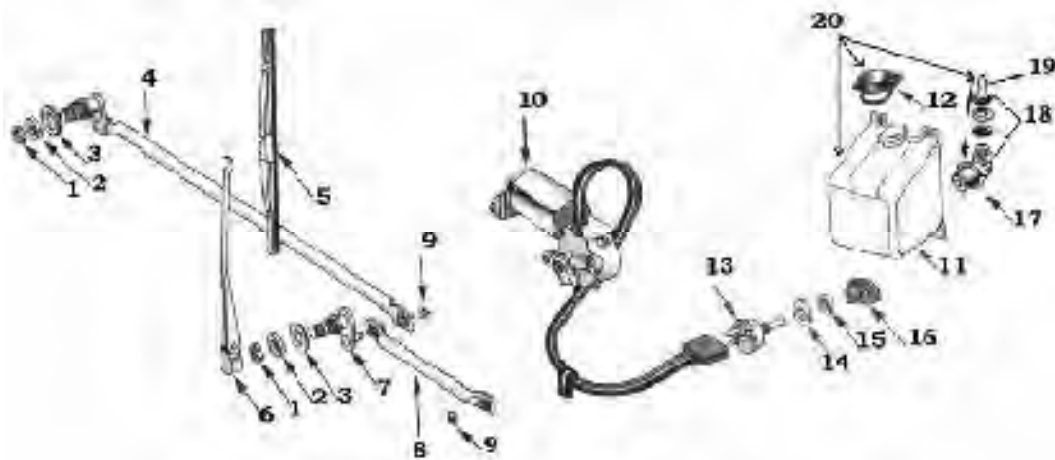

## WINDSHIELD WIPER JEEP CJ 1972-86

Item#	Part #	Description	Item#	Part #	Description
1	400101	Wiper pivot nut (72-86 CJ)	10	400110	Wiper motor (76-83 CJ)3fils-wire
2	400102	Wiper pivot spacer (72-86 CJ)	10	400111	Wiper motor (83-86 CJ)4fils-wire
3	400103	Wiper arm gasket (72-86 CJ)	11	400113	Wiper washer bottle (72-86 CJ)
4	400106	Long wiper pivot (76-86 CJ) 25"	12	400114	Wiper washer bottle cap (72-86 CJ)
4	400915	Long wiper pivot (72-75 CJ) 29½"	13	400115	Wiper motor switch (72-82 CJ)3fils-wire
5	400104	Wiper blade (72-86 CJ) 11"	13	400116	Wiper switch (83-86 CJ)non-intermitant
5	400123	Wiper blade métal (CJ 72-86) 11"	14	400117	Wiper motor switch spacer (72-86 CJ)
6	400121	Wiper arm black (CJ 72-86)	15	400118	Wiper motor switch nut (72-86 CJ)
6	400105	Wiper arm (72-86 CJ)	16	400119	Wiper motor switch knob (72-86 CJ)
6	30544	Wiper arm <b>Stainless</b> CJ (76-86)paire	17	400120	Wiper washer bottle pump (72-86 CJ)
7	400107	Short wiper pivot (76-86 CJ)	18	400124	Wiper washer bottle pump kit (72-86 CJ)
8	400108	Wiper motor link (76-86 CJ) 10 1/8"	19	400125	Washer pump filter (72-86)
9	400109	Wiper rod clip (72-86 CJ)	20	400126	Kit pump bottle-filter-cap (72-86 CJ)
10	400112	Wiper motor (72-75 CJ)	21	400122	<b>Kit pivot wiper (1-2-3-4-7-8-9) inclus</b>