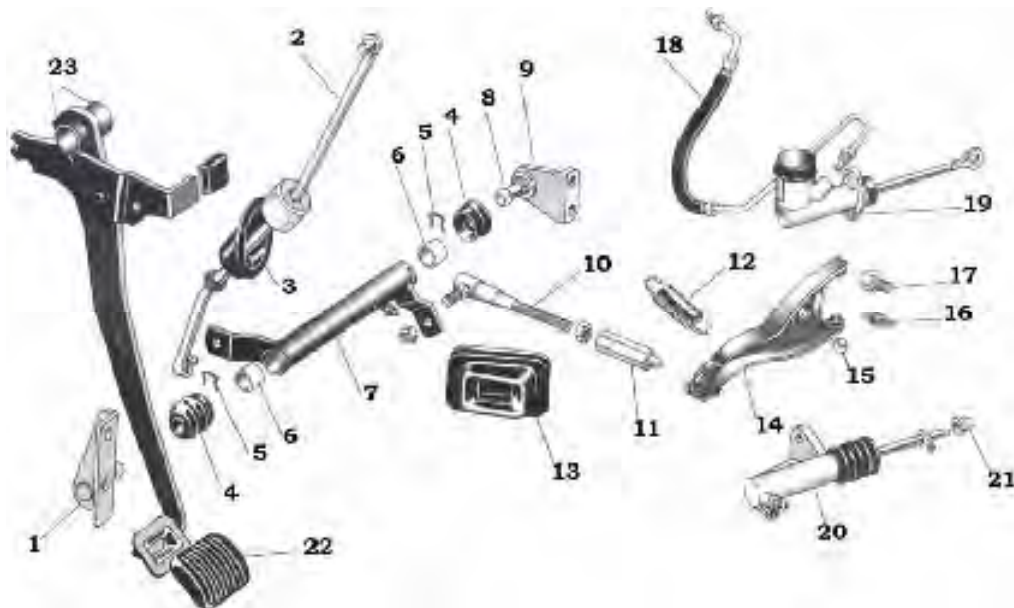

LEVIER D'EMBAYAGE - CLUTCH LINKAGE

JEEP CJ 1972-86

Item#	Part #	Description
1	600101	Body bracket (76-86 CJ)
2	600110	Clutch rod (72-75 CJ5 adjustable)
2	600103	Clutch rod (76-86 CJ)
3	600120	Clutch rod boot (72-75 CJ)
3	600121	Clutch rod boot (76-86 CJ)
4	600105	Bellcrank boot (72-86 CJ) chaque-each
5	600106	Bellcrank bushing clip (72-86 CJ) chaque-each
6	600107	Bellcrank bushing (72-86 CJ) chaque-each
7	600111	Clutch bellcrank (72-75 CJ)
7	600104	Clutch bellcrank (76-86 CJ)
8	600112	Bellcrank pivot stud (72-75 CJ)
9	600102	Bellhousing bracket (76-86 CJ) avec/with stud
10	600108	Clutch rod lower (72-86 CJ)
11	600109	Clutch rod adjuster (72-86 CJ)
12	600113	Clutch fork return spring (72-86 CJ)
12	3262804	Slave cylinder return spring 80-86 (CJ)
13	600117	Clutch fork boot (72-75 CJ) 6,8 cyl. 4"x2½" - 1" centre
13	600118	Clutch fork boot (76-79 CJ) 6,8 cyl. 4"x2½" - 3/4" centre
13	600119	Clutch fork boot (80-86 CJ) 6,8 cyl. 4"x4"
14	600122	Clutch fork (72-75 CJ) 6,8 cyl.
14	600123	Clutch fork (76-86 CJ) 6,8 cyl.
15	600124	Clutch fork pivot ball (72-86 CJ) 6,8 cyl.
16	600115	Clutch fork return spring (72-75 CJ) 6,8 cyl.
16	600114	Clutch fork return spring (76-86 CJ) 6,8 cyl.
17	600116	Bellhousing pivot stud (72-75 CJ) 6,8 cyl.
18	600125	Clutch master cylinder hose (80-86 CJ) all except AMC 4 cyl.
18	600126	Clutch master cylinder hose (83-86 CJ) AMC 4 cyl.
19	600131	Hydraulic clutch master cylinder (80-86 CJ) 4,6 cyl.
20	600130	Hydraulic clutch slave cylinder (80-86 CJ) all except AMC 4 cyl.
20	600127	Hydraulic clutch slave cylinder (83-86 CJ) AMC 4 cyl.
21	600129	Clutch slave cylinder plastic pivot (80-86 CJ) 4,6 cyl.
22	600128	Clutch and brake pedal cover (72-86 CJ)
22A	600135	Hand brake pedal cover (72-86 CJ)
23	600132	Clutch pedal bearing (72-80 CJ) chaque-each
23	600133	Clutch pedal bushing (81-86 CJ) chaque-each
24	5360104K	Linkage kit CJ 76-86 (include : 1-2-3-4-5-6-7-9-10-11-12)