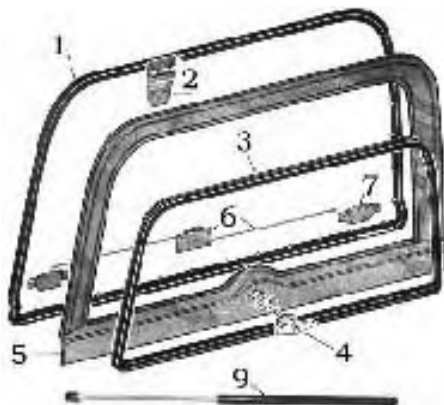

PORTE ARRIÈRE TOIT RIGIDE - HARDTOP LIFTGATE JEEP CJ7 77-86, YJ 87-95

#	Part #	Description
1	100101	Lift gate weather seal glass inner (CJ 77-86)
1	55175041	Lift gate upper weather seal (TJ 97-06)
2	100102	Lift gate hinge (CJ 77-86) ch.
3	100103	Lift gate glass rubber outer (CJ 77-86)
3	55010064	Lift gate glass rubber (YJ 87-95)
4	100104	Lift gate T-handle (CJ 77-86)
5	7724	Hardtop lift gate (fibreglass)
6	8128163	Cam+Cable (CJ7 77-86)
7	8128164	Latch assembly (CJ7 77-86)
8	55175042	Lower lift gate seal (TJ 97-06)) pas illustré - not shown
9	G0004761	Shock lift gate (YJ-TJ 87-04)